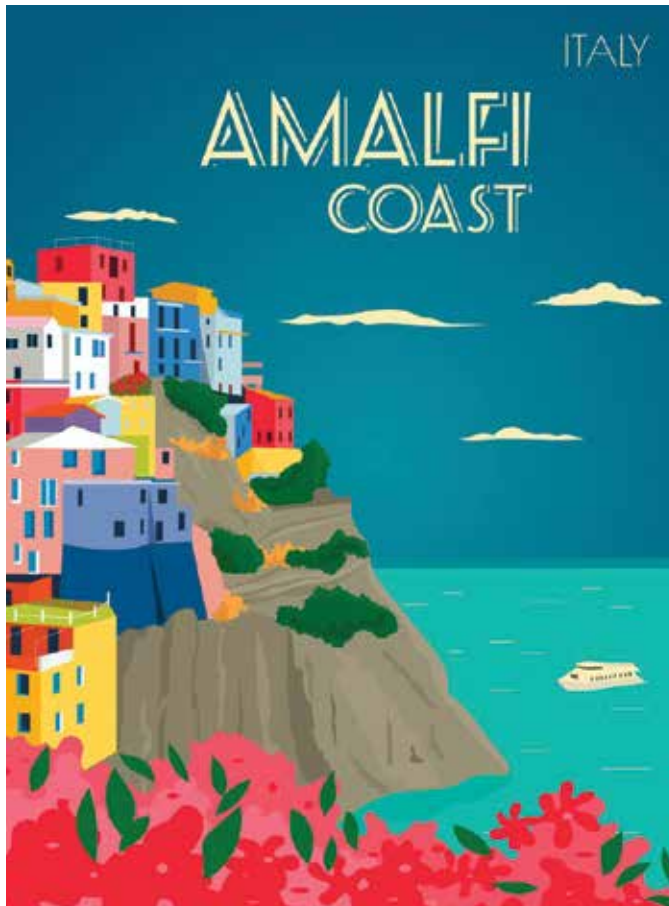

THE PATH OF GODS

A Sensory experience taken from the unparalleled views of the iconic Amalfi Coast.

Lavender Gin
Bergamot
Lemon
Basil
70

Prices are subject to 7% Municipality fee and 5% Vat